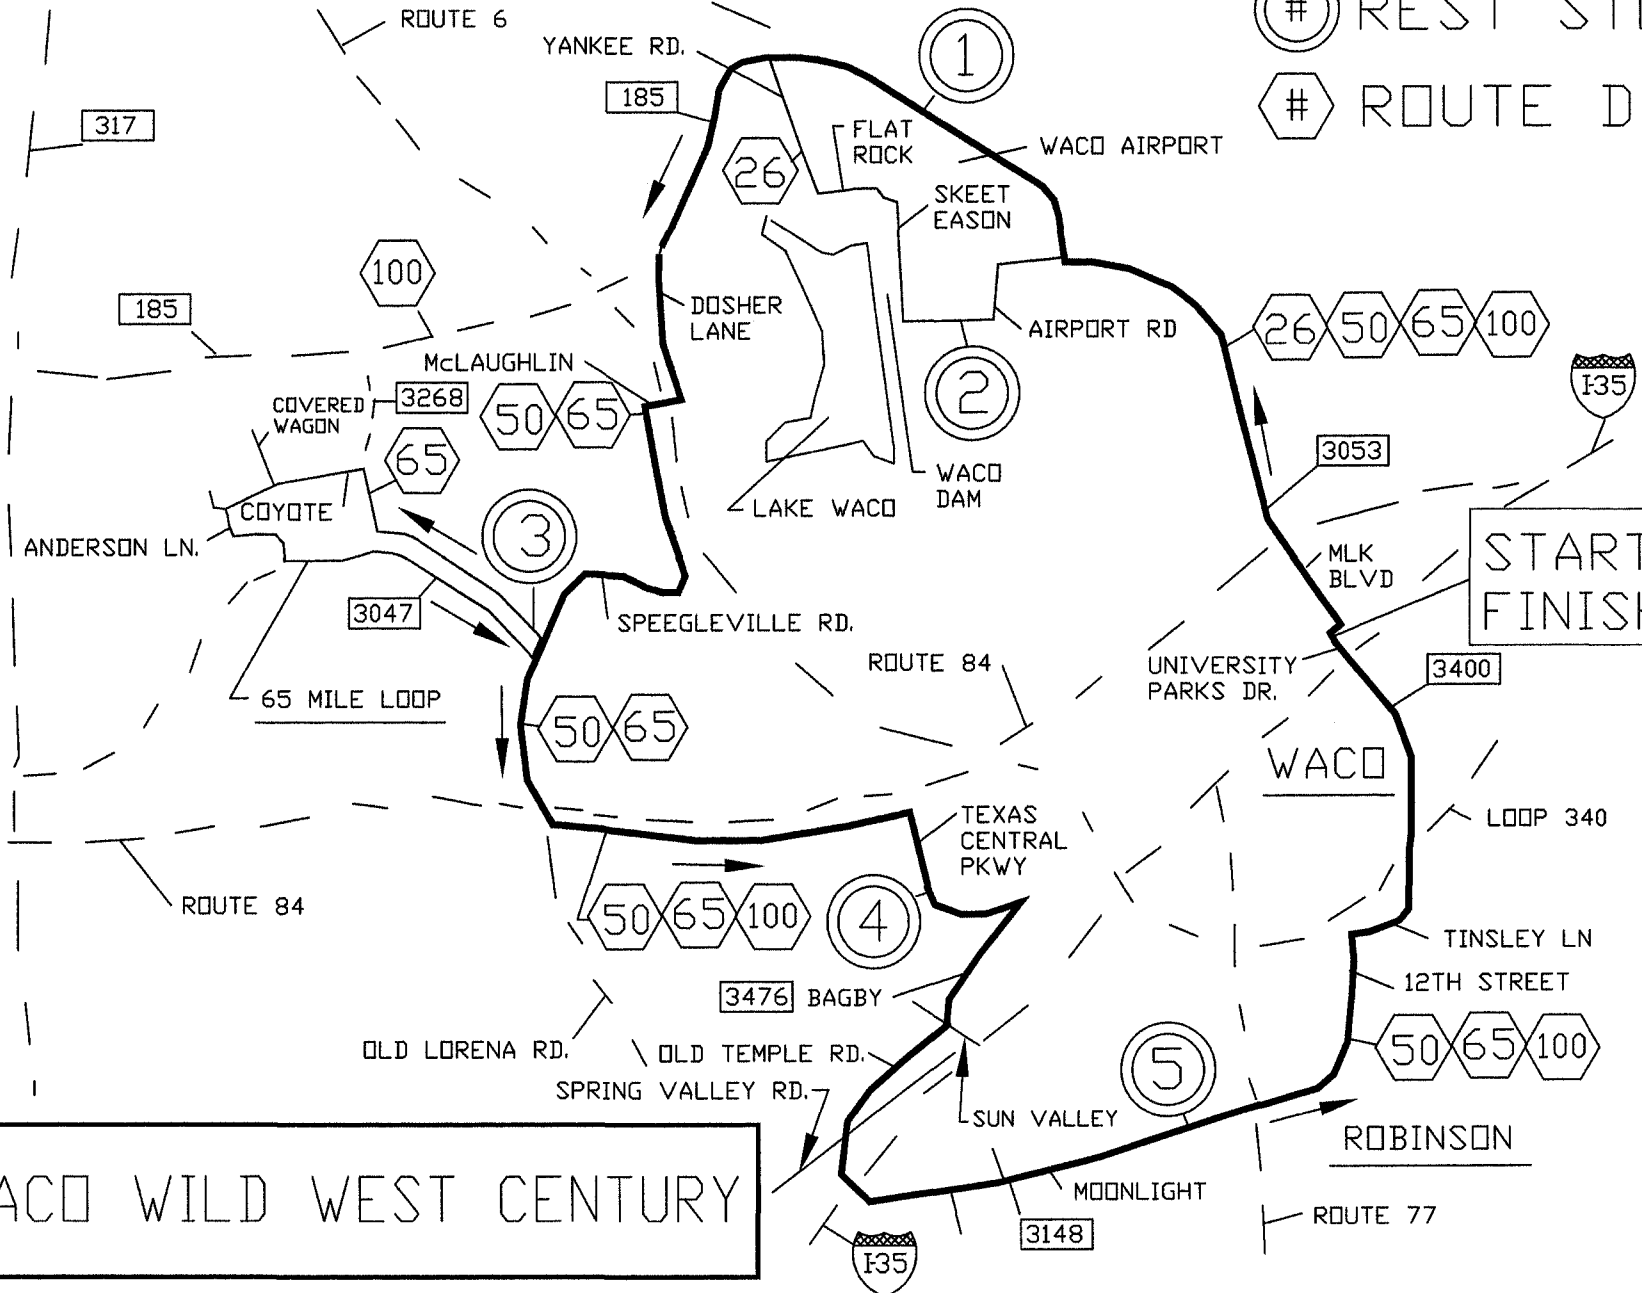

SAG SUPPORT 254-744-9966

CHINA SPRING

Ⓝ REST STOPS
⬡ ROUTE DISTANCE

WACO WILD WEST CENTURY

50 MILE - BLUE ROUTE