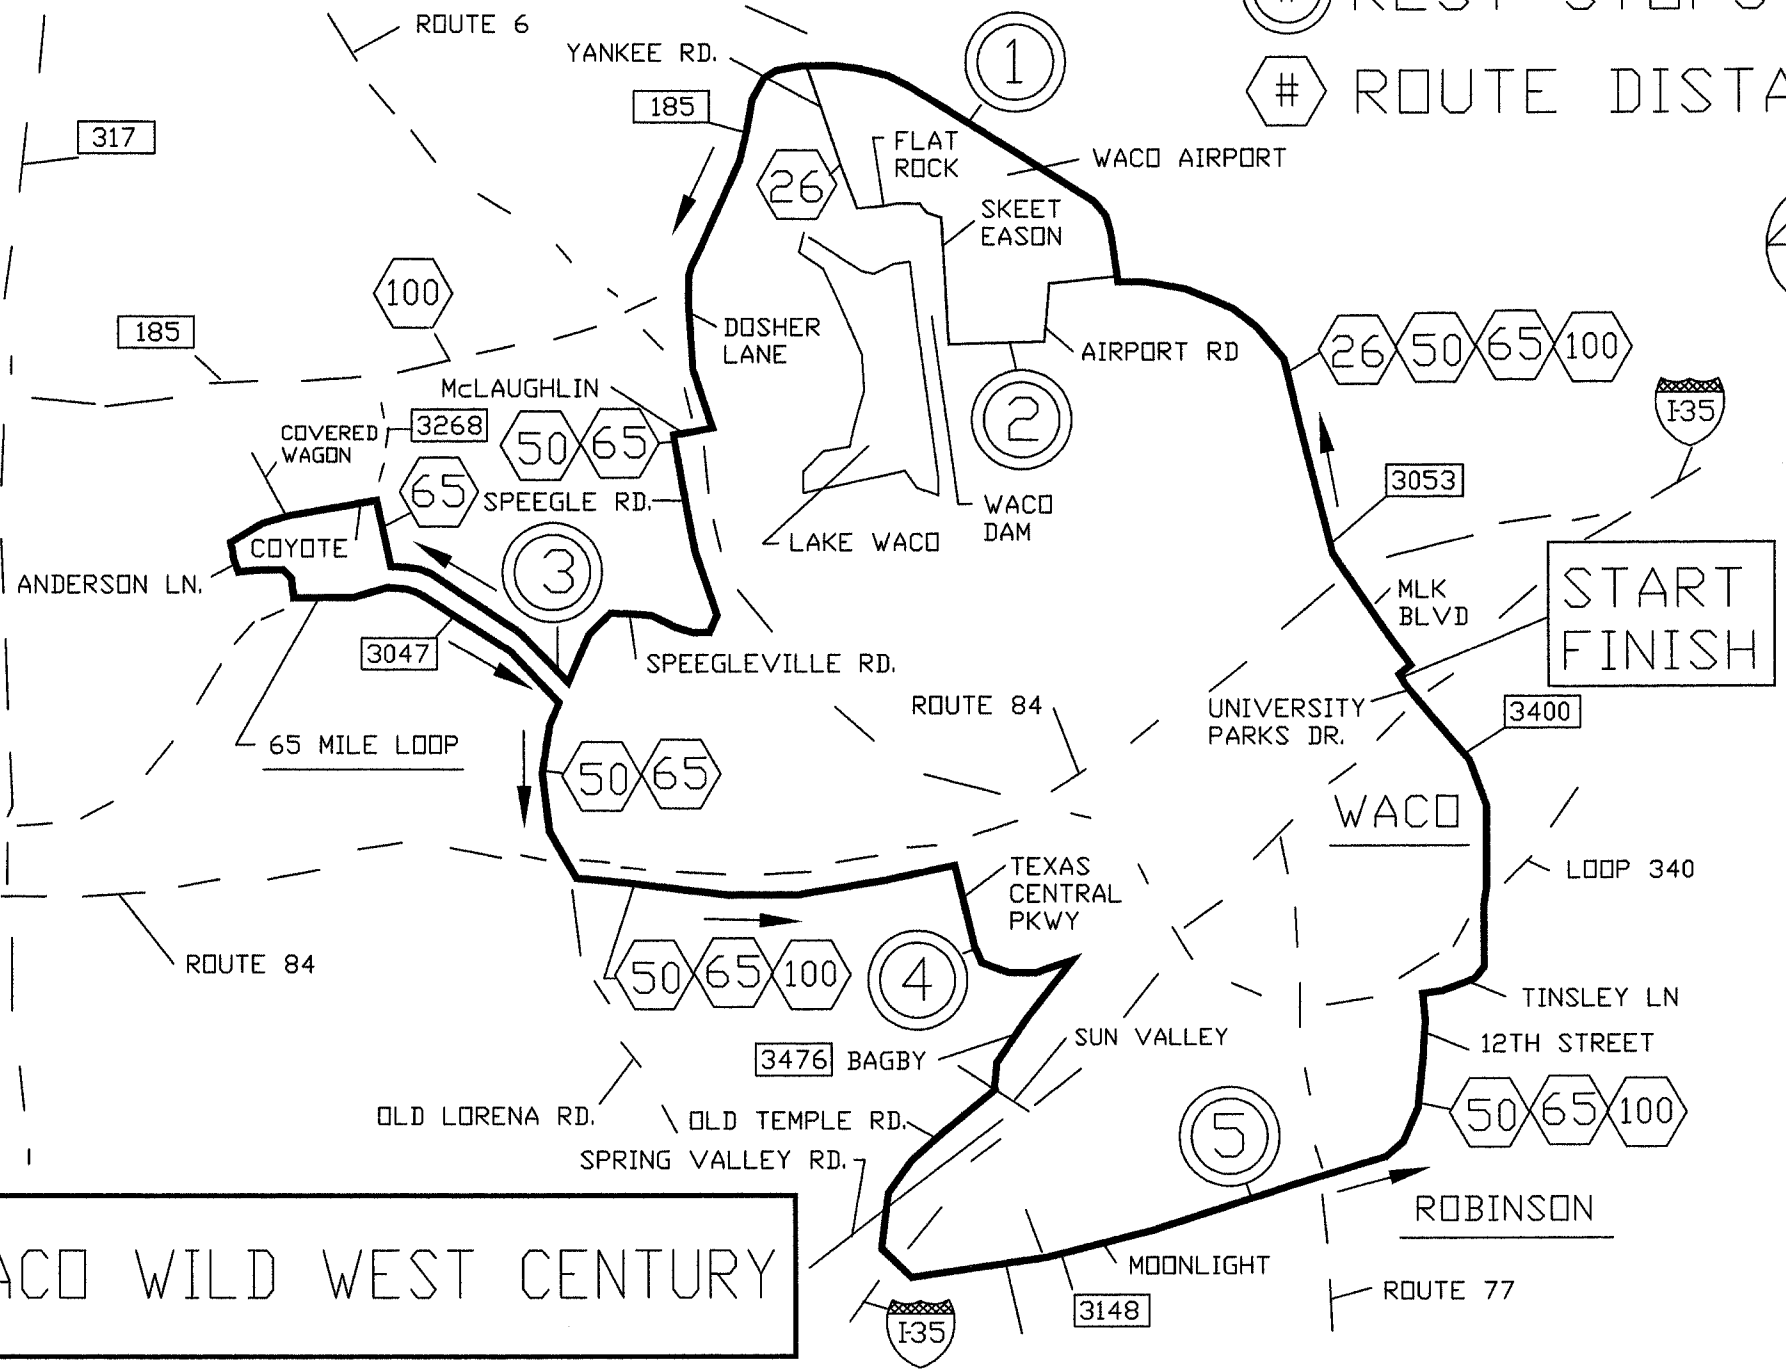

SAG SUPPORT 254-744-9966

CHINA SPRING

REST STOPS

ROUTE DISTANCE

WACO WILD WEST CENTURY

65 MILE - WHITE ROUTE