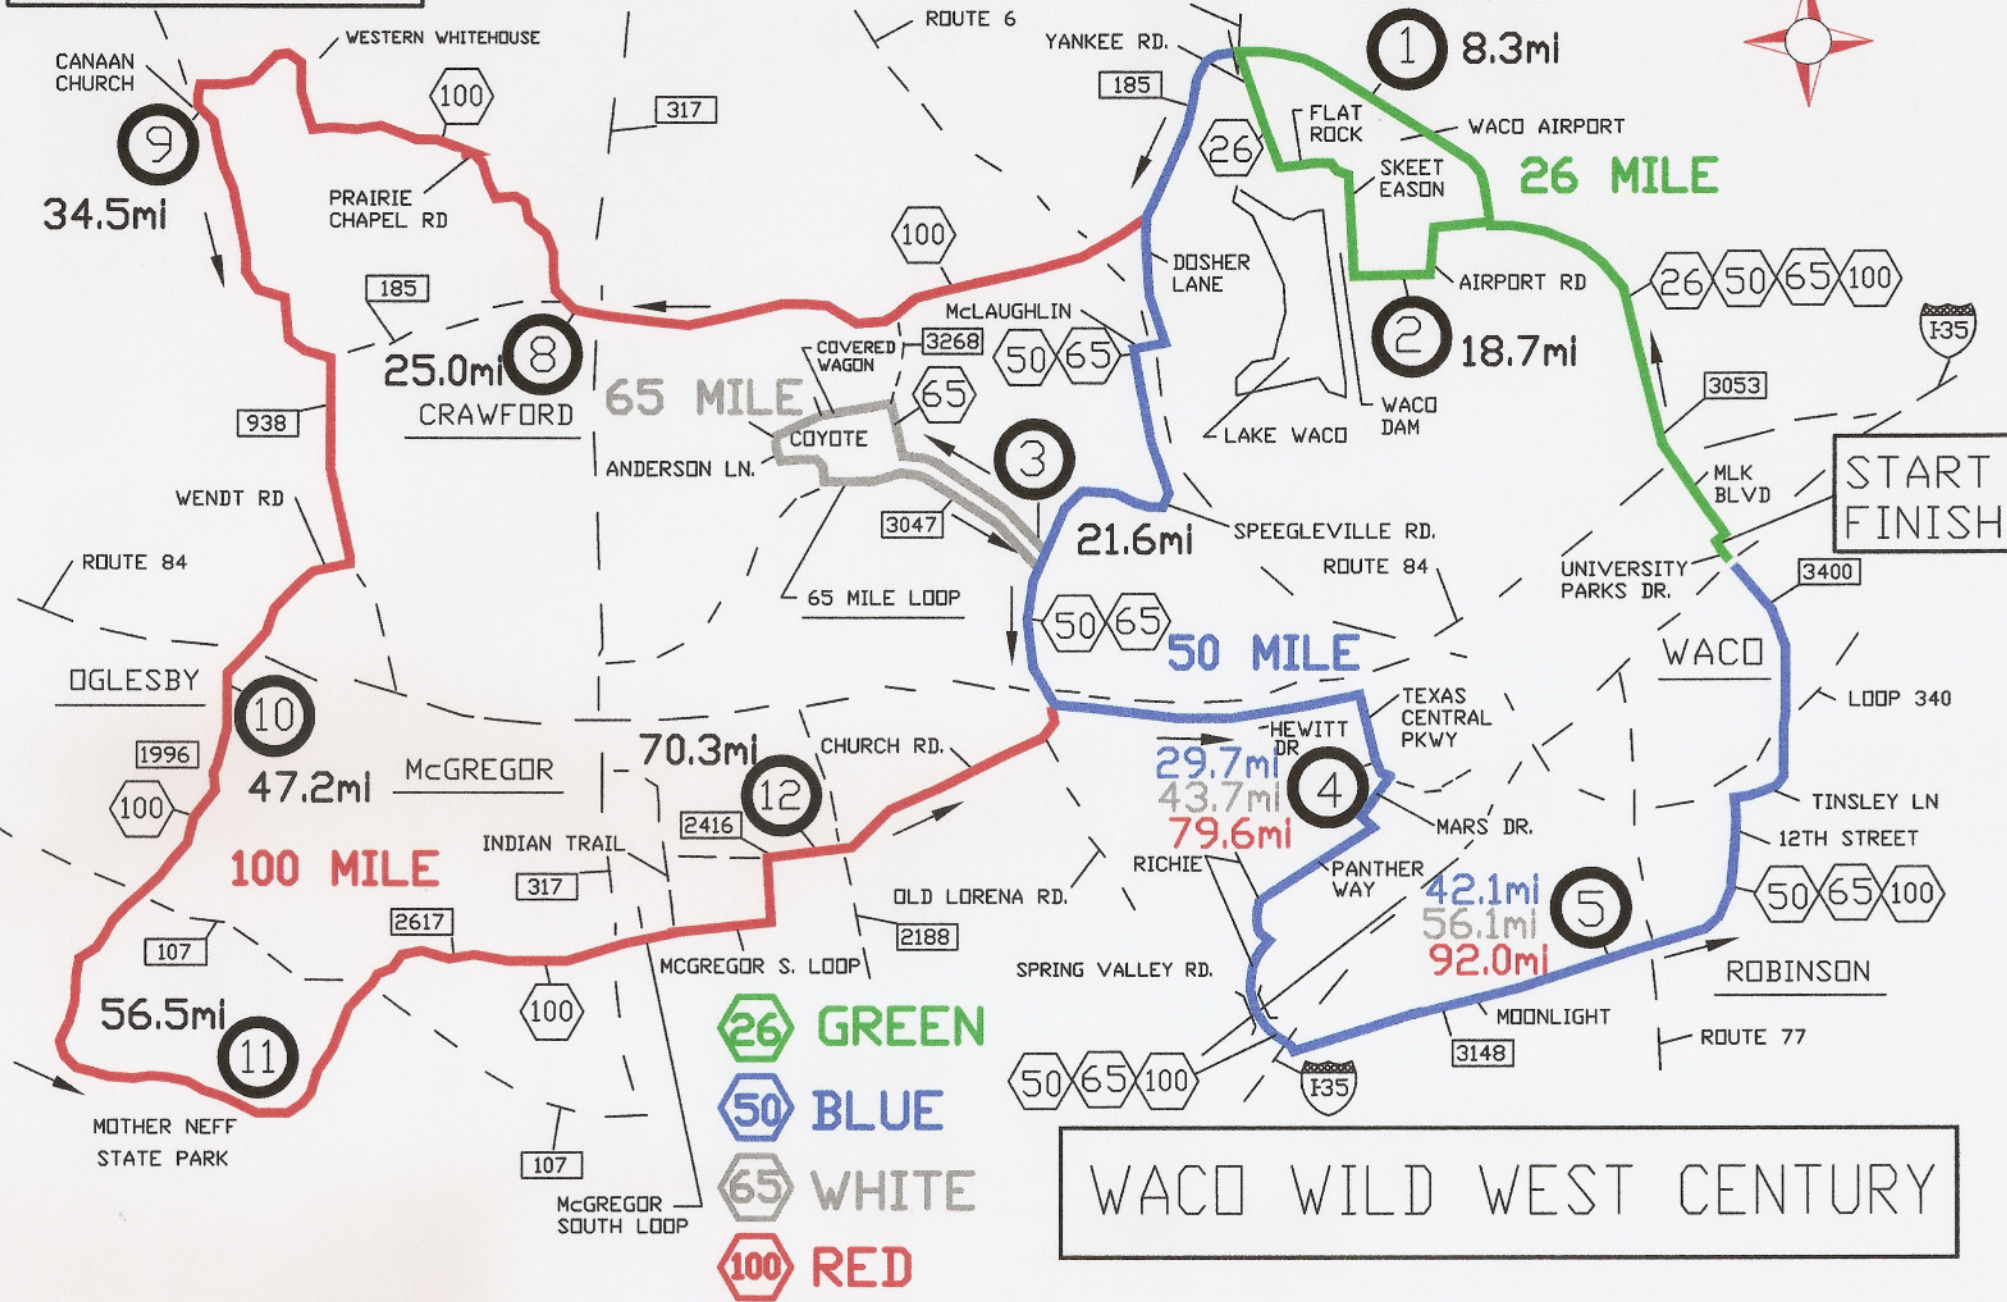

SAG SUPPORT 254-424-6142

- 26 GREEN
- 50 BLUE
- 65 WHITE
- 100 RED

REST STOPS

WACO WILD WEST CENTURY

START
FINISH

26 MILE

65 MILE

50 MILE

2617

100

107

3148

ROUTE 77

3400

LOOP 340

12TH STREET