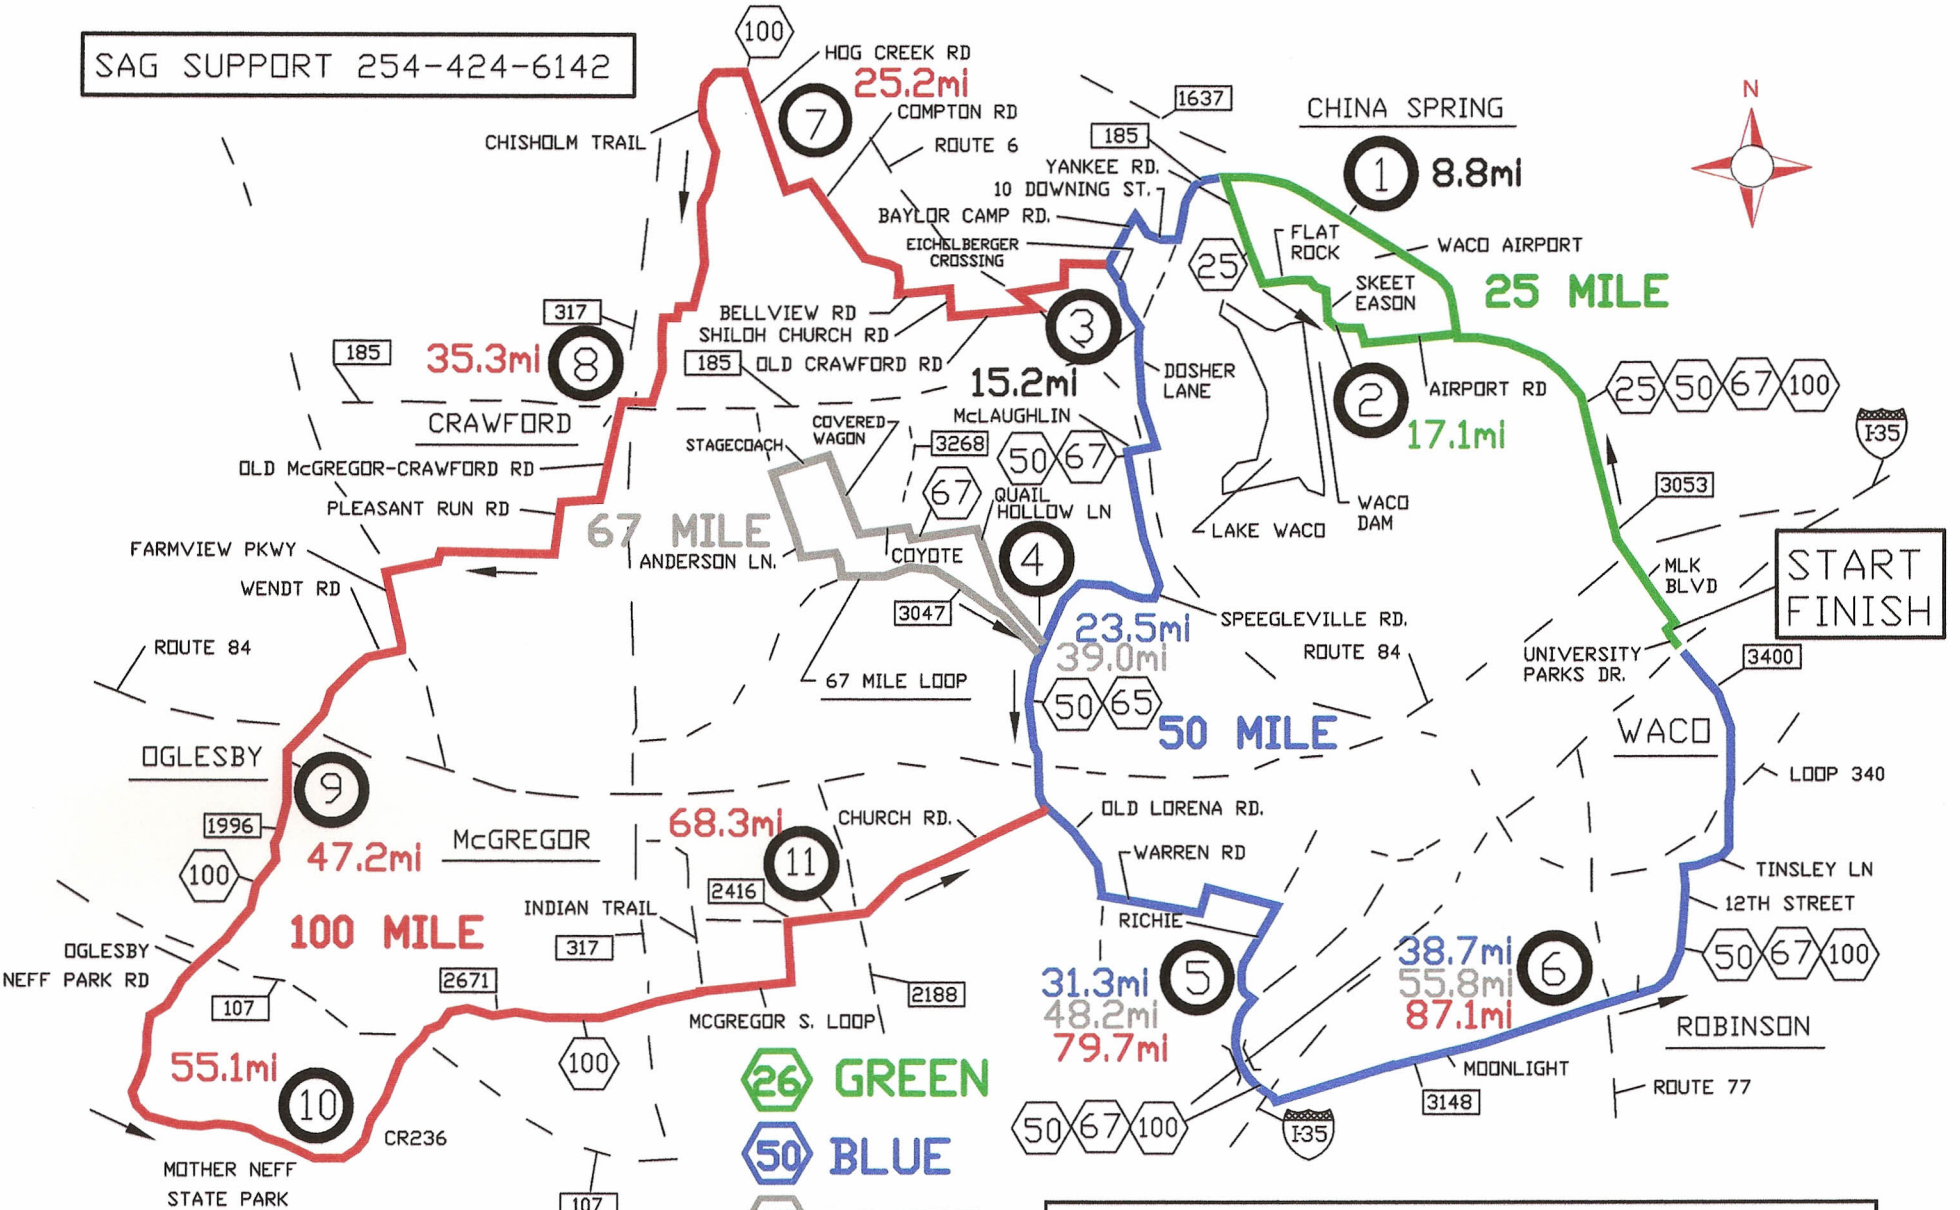

SAG SUPPORT 254-424-6142

START FINISH

-  26 GREEN
-  50 BLUE
-  65 WHITE
-  100 RED

 REST STOPS

WACO WILD WEST CENTURY