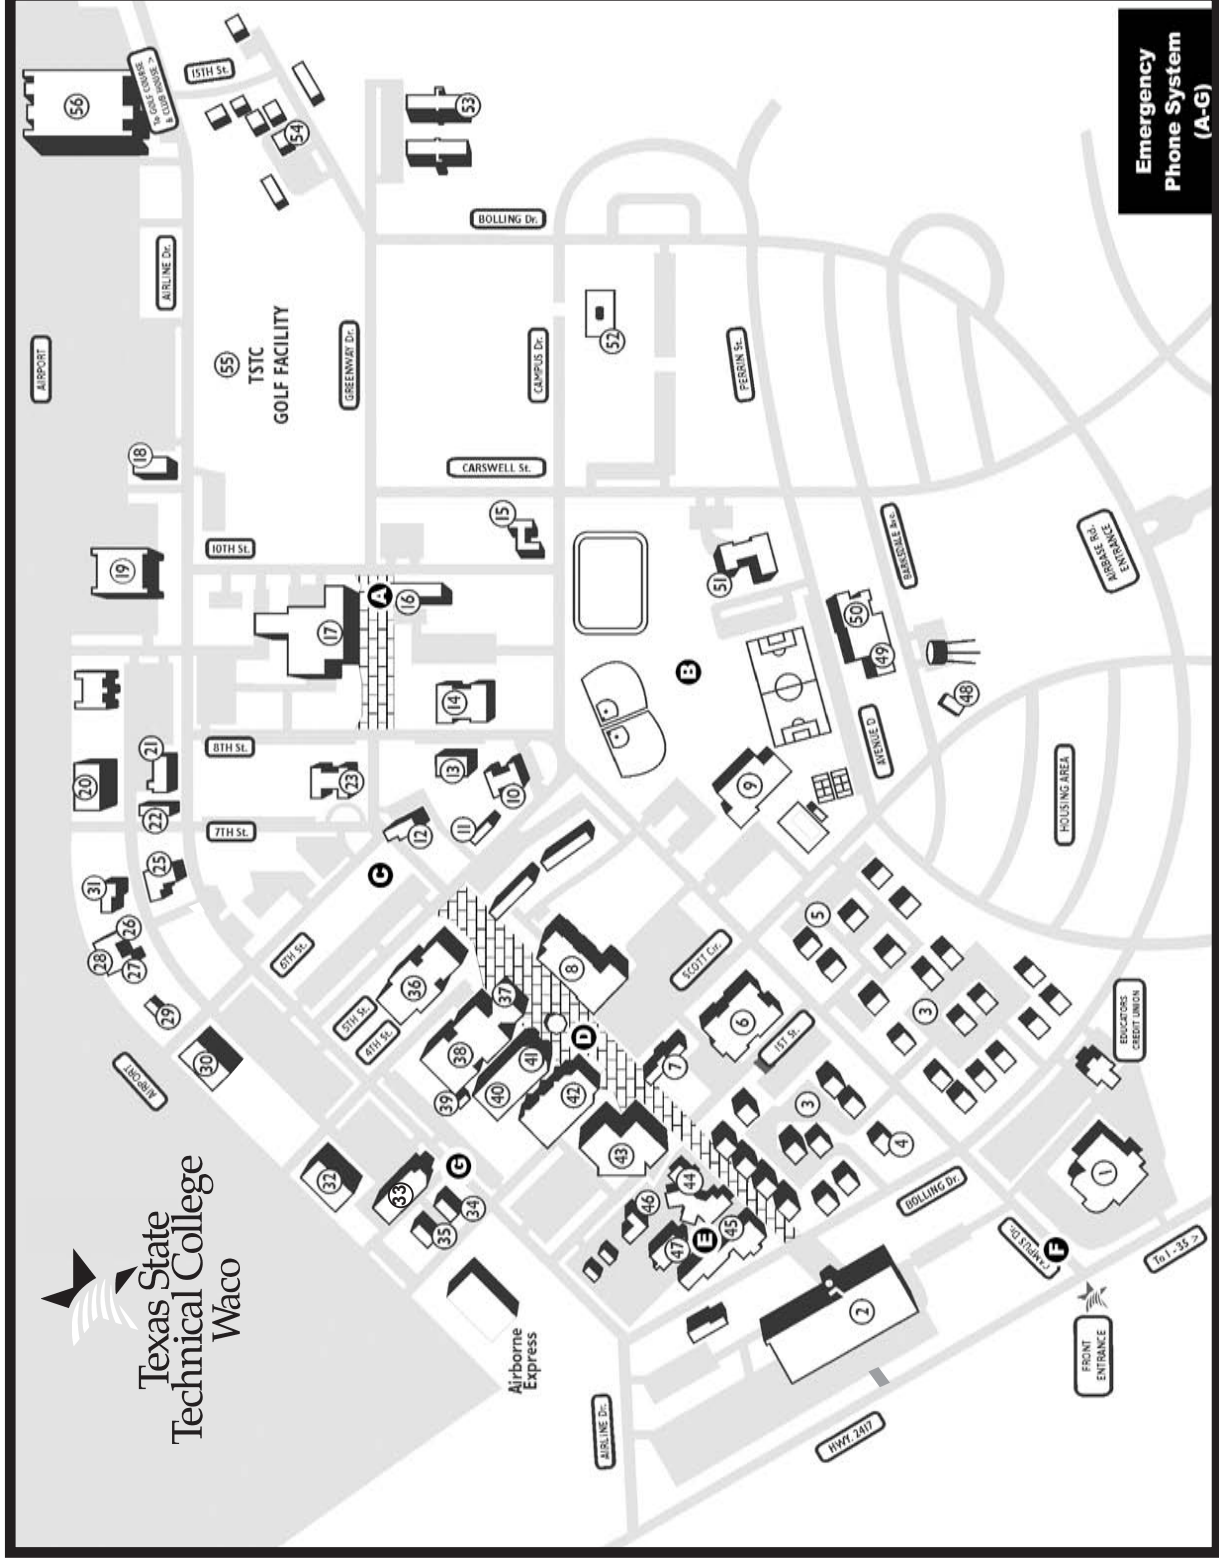

Texas State Technical College Waco Campus Map

TSTC is located in the heart of Texas, between Dallas and Austin. When driving on I-35, take exit 342-A about 5 miles north of Waco. Follow the TSTC signs east from the interstate and you'll find the main entrance on your right.