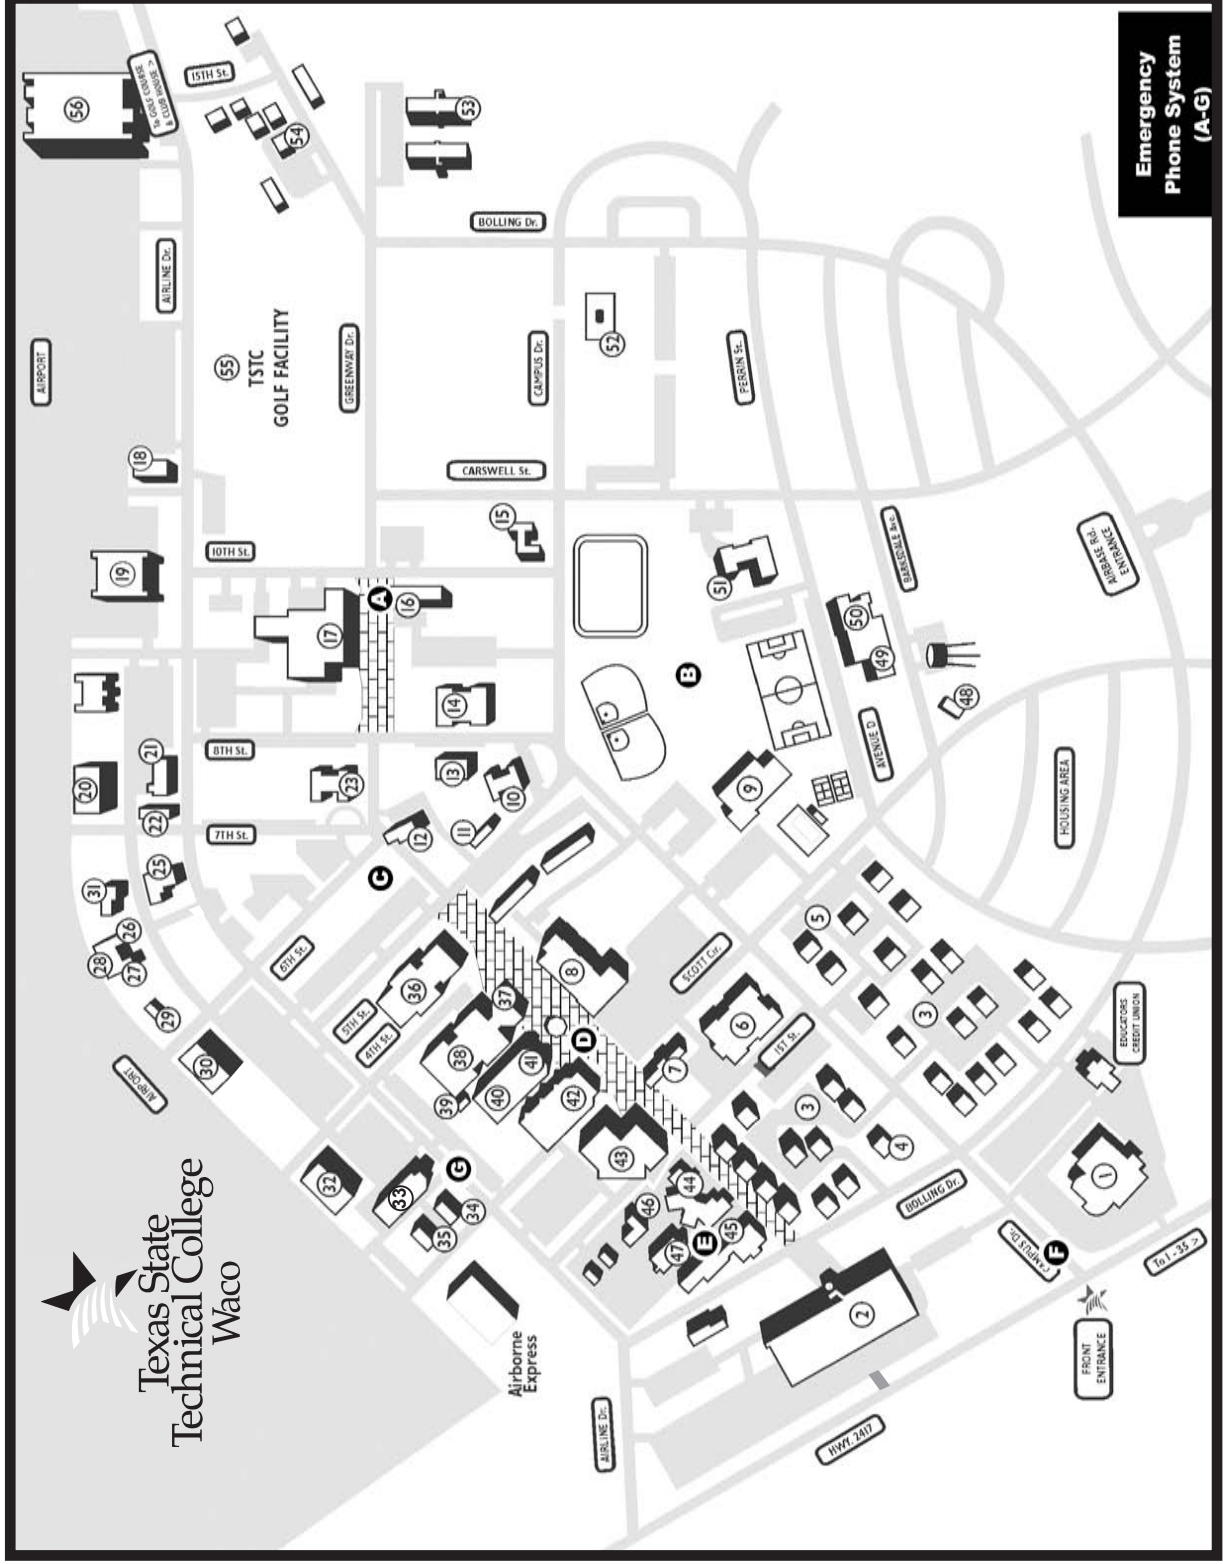

Texas State Technical College Waco Campus Map

TSTC is located in the heart of Texas, between Dallas and Austin. When driving on I-35, take exit 342-A about 5 miles north of Waco. Follow the TSTC signs east from the interstate and you'll find the main entrance on your right.